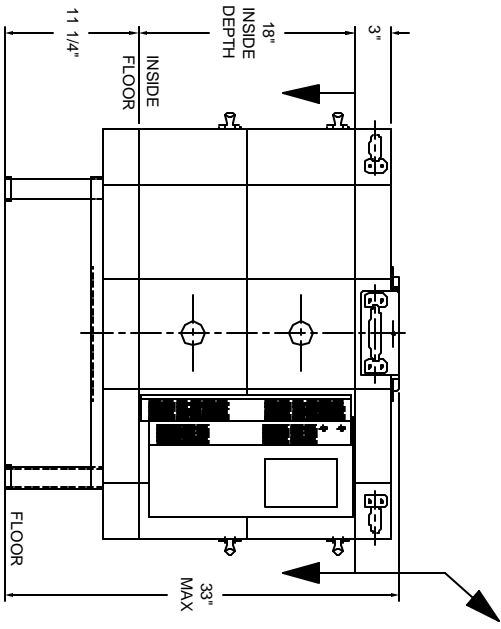

VIEW LOOKING INSIDE KILN

DRAWING NO. K288-002	QTY 1/1	REV. P	Dakins FURNITURE GROUP	9000 KILN ASSEMBLY KILN ASSEMBLY	TITLE 6285 EASY FIRE ASSEMBLY	QTY 1 = 16	DATE 9/28/04	DRAWN BY RLD	DATE 9/28/04	APPROVED BY NEW
--------------------------------	-------------------	------------------	----------------------------------	-------------------------------------	---	----------------------	------------------------	------------------------	------------------------	---------------------------