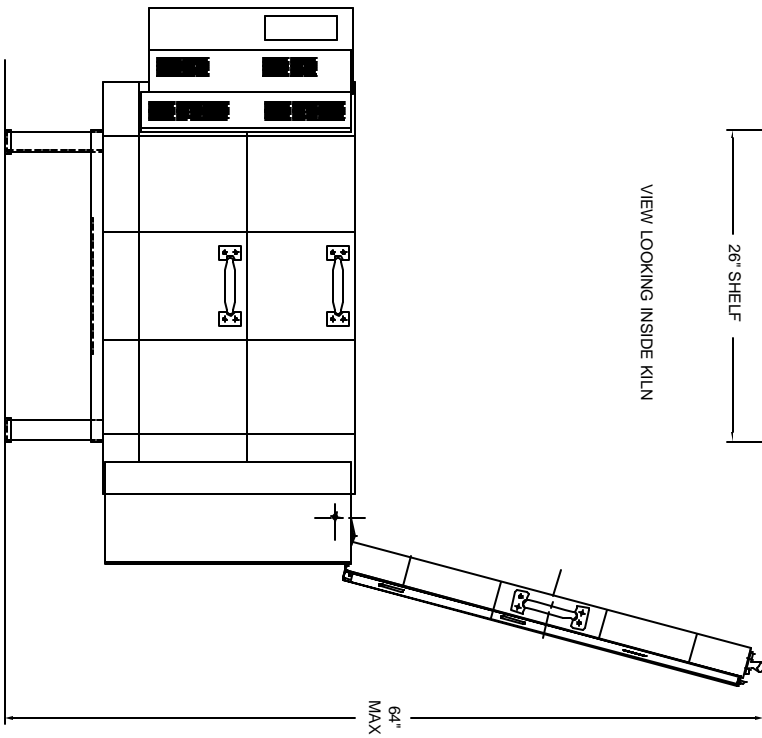

VIEW LOOKING INSIDE KILN

DRAWING NO. K288-002	QTY 1/1	REV. P	Dakins FURNITURE GROUP	9000 KILN ASSEMBLY KILN ASSEMBLY	TITLE 6285 EASY FIRE ASSEMBLY	QTY 1 = 16	DATE 9/28/04	DRAWN BY RLD	DATE 9/28/04	APPROVED BY NEW
--------------------------------	-------------------	------------------	----------------------------------	-------------------------------------	---	----------------------	------------------------	------------------------	------------------------	---------------------------