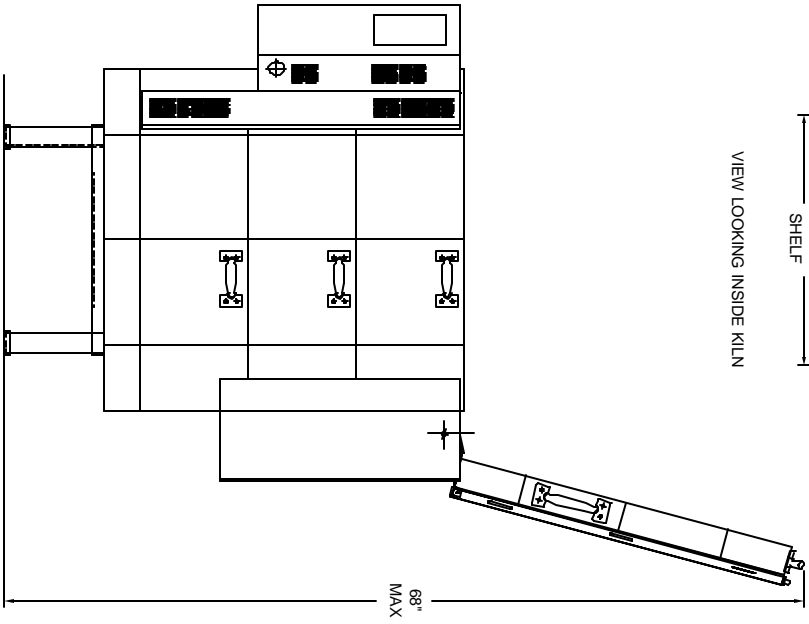

VIEW LOOKING INSIDE KILN

DRAWING NO.	REV	DATE	BY	CHKD	DATE	DESCRIPTION
K286-003	1/1					

9000 KILNWAY
10000 INDUSTRIAL PARKWAY
MARIETTA, GA 30067

TITLE
0237-3 EASY FIRE ASSEMBLY

QTY
1 = 18

DATE
10/11/04

DRAWN BY
RLD

PART NAME
EASY FIRE KILN
K286-001

APPROVAL
NEW