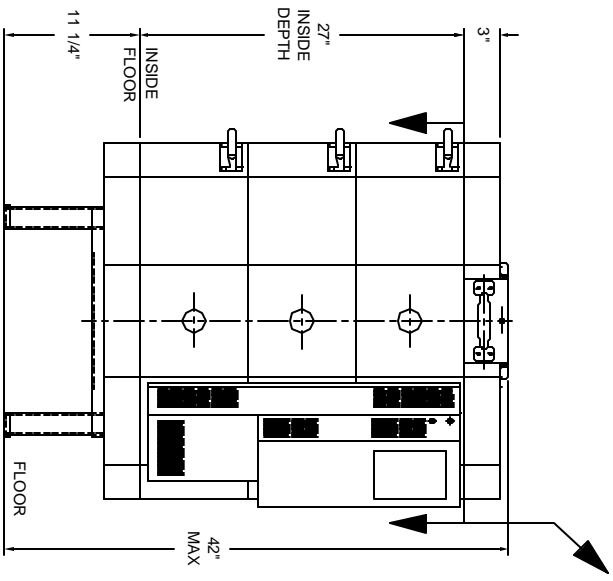

VIEW LOOKING INSIDE KILN

DRAWING NO.	REV	DATE	BY	CHKD	DATE	DESCRIPTION
K286-003	1/1					

9000 KILNWAY
10000 INDUSTRIAL PARKWAY
MARIETTA, GA 30067

TITLE
0237-3 EASY FIRE ASSEMBLY

QTY
1 = 18

DATE
10/11/04

DRAWN BY
RLD

PART NAME
EASY FIRE KILN
K286-001

APPROVAL
NEW